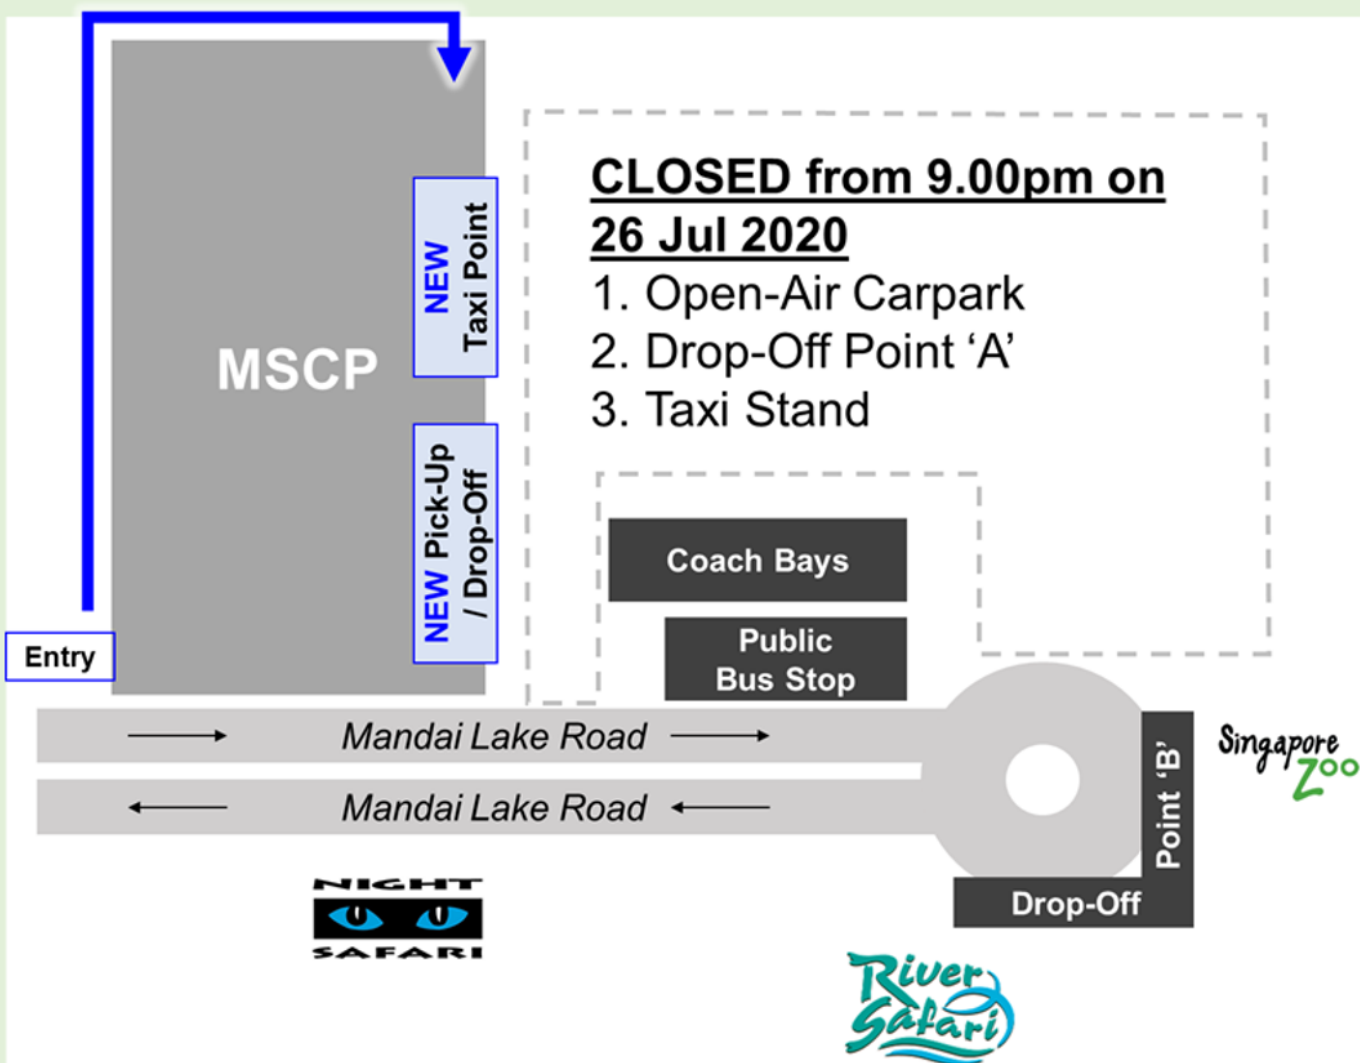

MOVEMENT OF TAXI & PICK-UP/ DROP-OFF POINT

To facilitate ongoing development works, the Open-Air Car Park will close from **9.00pm on Sunday, 26 July 2020**. With the closure of the Open-Air Car Park, the following services will be relocated to the Multi-Storey Car Park (MSCP):

1. Pick-Up and Drop-Off Point
2. Taxi Point

For enquiries, please call us at 6269 3411. Thank you.